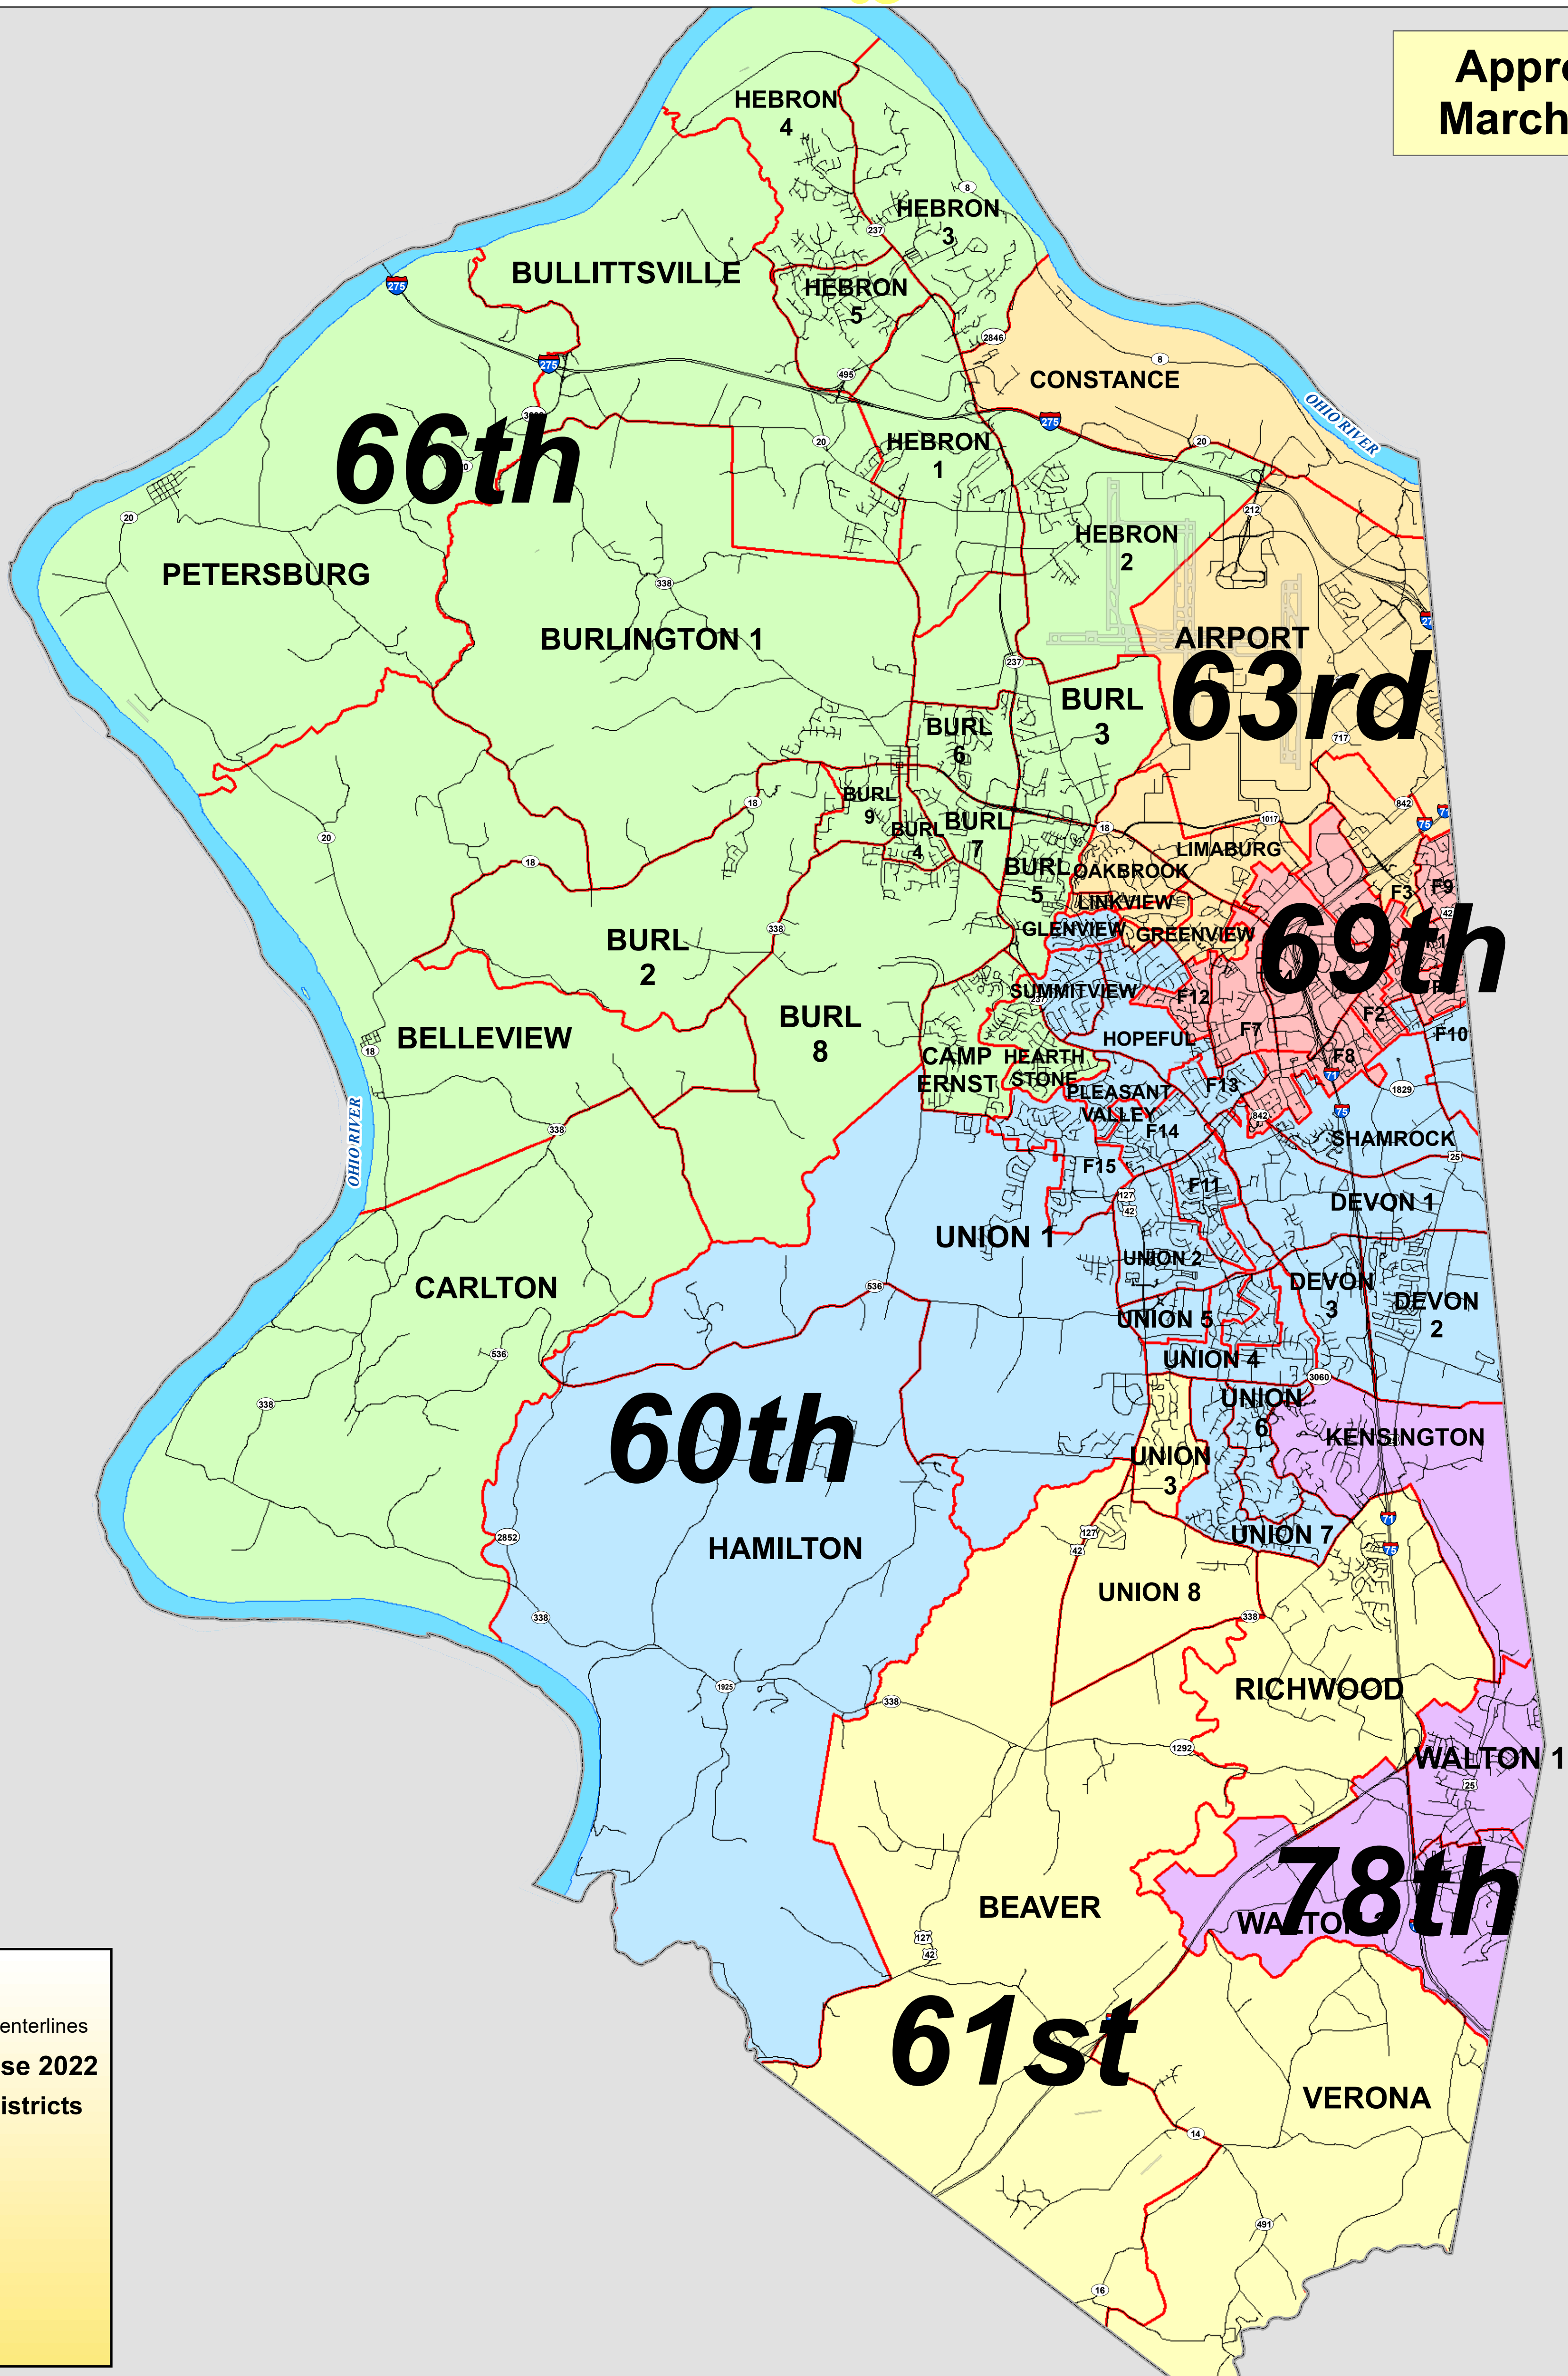

Boone County State Legislative Districts

www.boonecountygis.com

Approved
March 2022

Legend

- Street Centerlines
- **Boone House 2022**
- **KY House Districts**
- 60th
- 61st
- 63rd
- 66th
- 69th
- 78th

Copyright 2022 Boone County GIS. Reproduction by any means without the express permission of the Boone County Planning Commission is prohibited.

Data used to create this map were compiled from sources that comply with National Map Accuracy Standards. Boone County GIS extends no warranty with respect to the accuracy or content of the information provided by this map. This map should be used for general planning purposes only.

1 inch = 5,000 feet

Boone County GIS - Putting Northern Kentucky on the Ma

Map Created: 3/8/2022