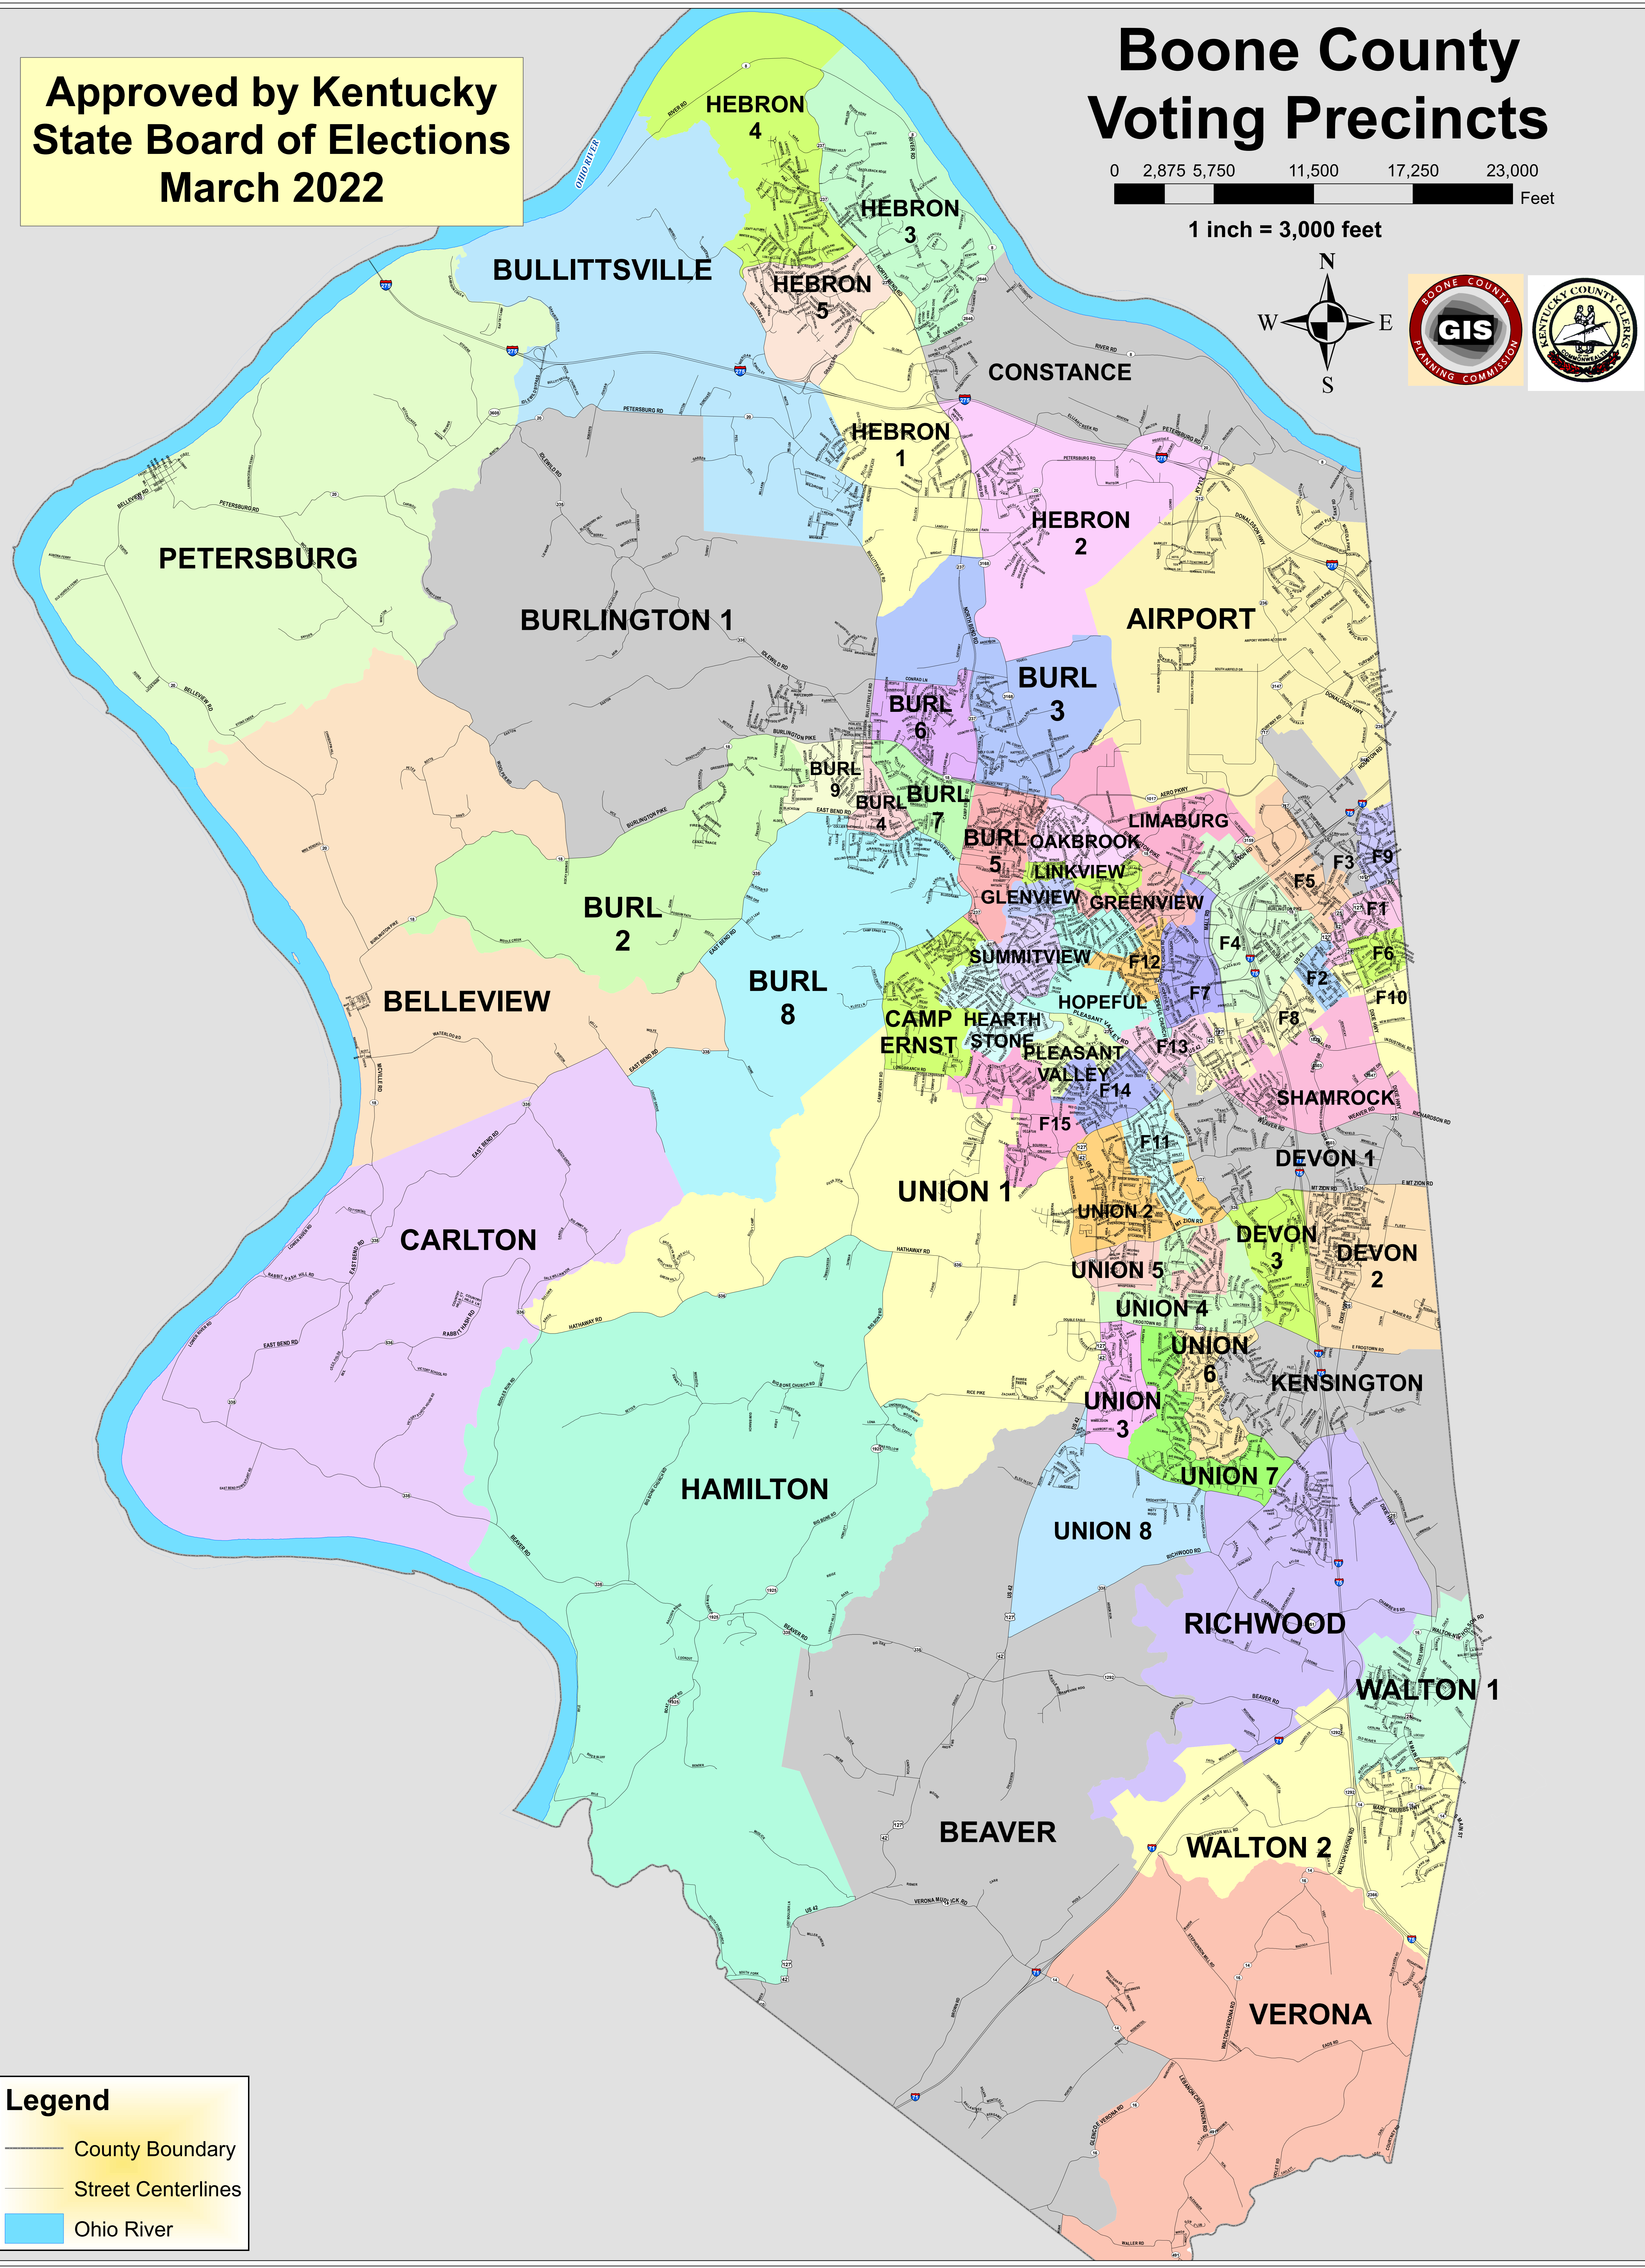

Approved by Kentucky
State Board of Elections
March 2022

Boone County Voting Precincts

0 2,875 5,750 11,500 17,250 23,000 Feet

1 inch = 3,000 feet

Legend

- County Boundary
- Street Centerlines
- Ohio River