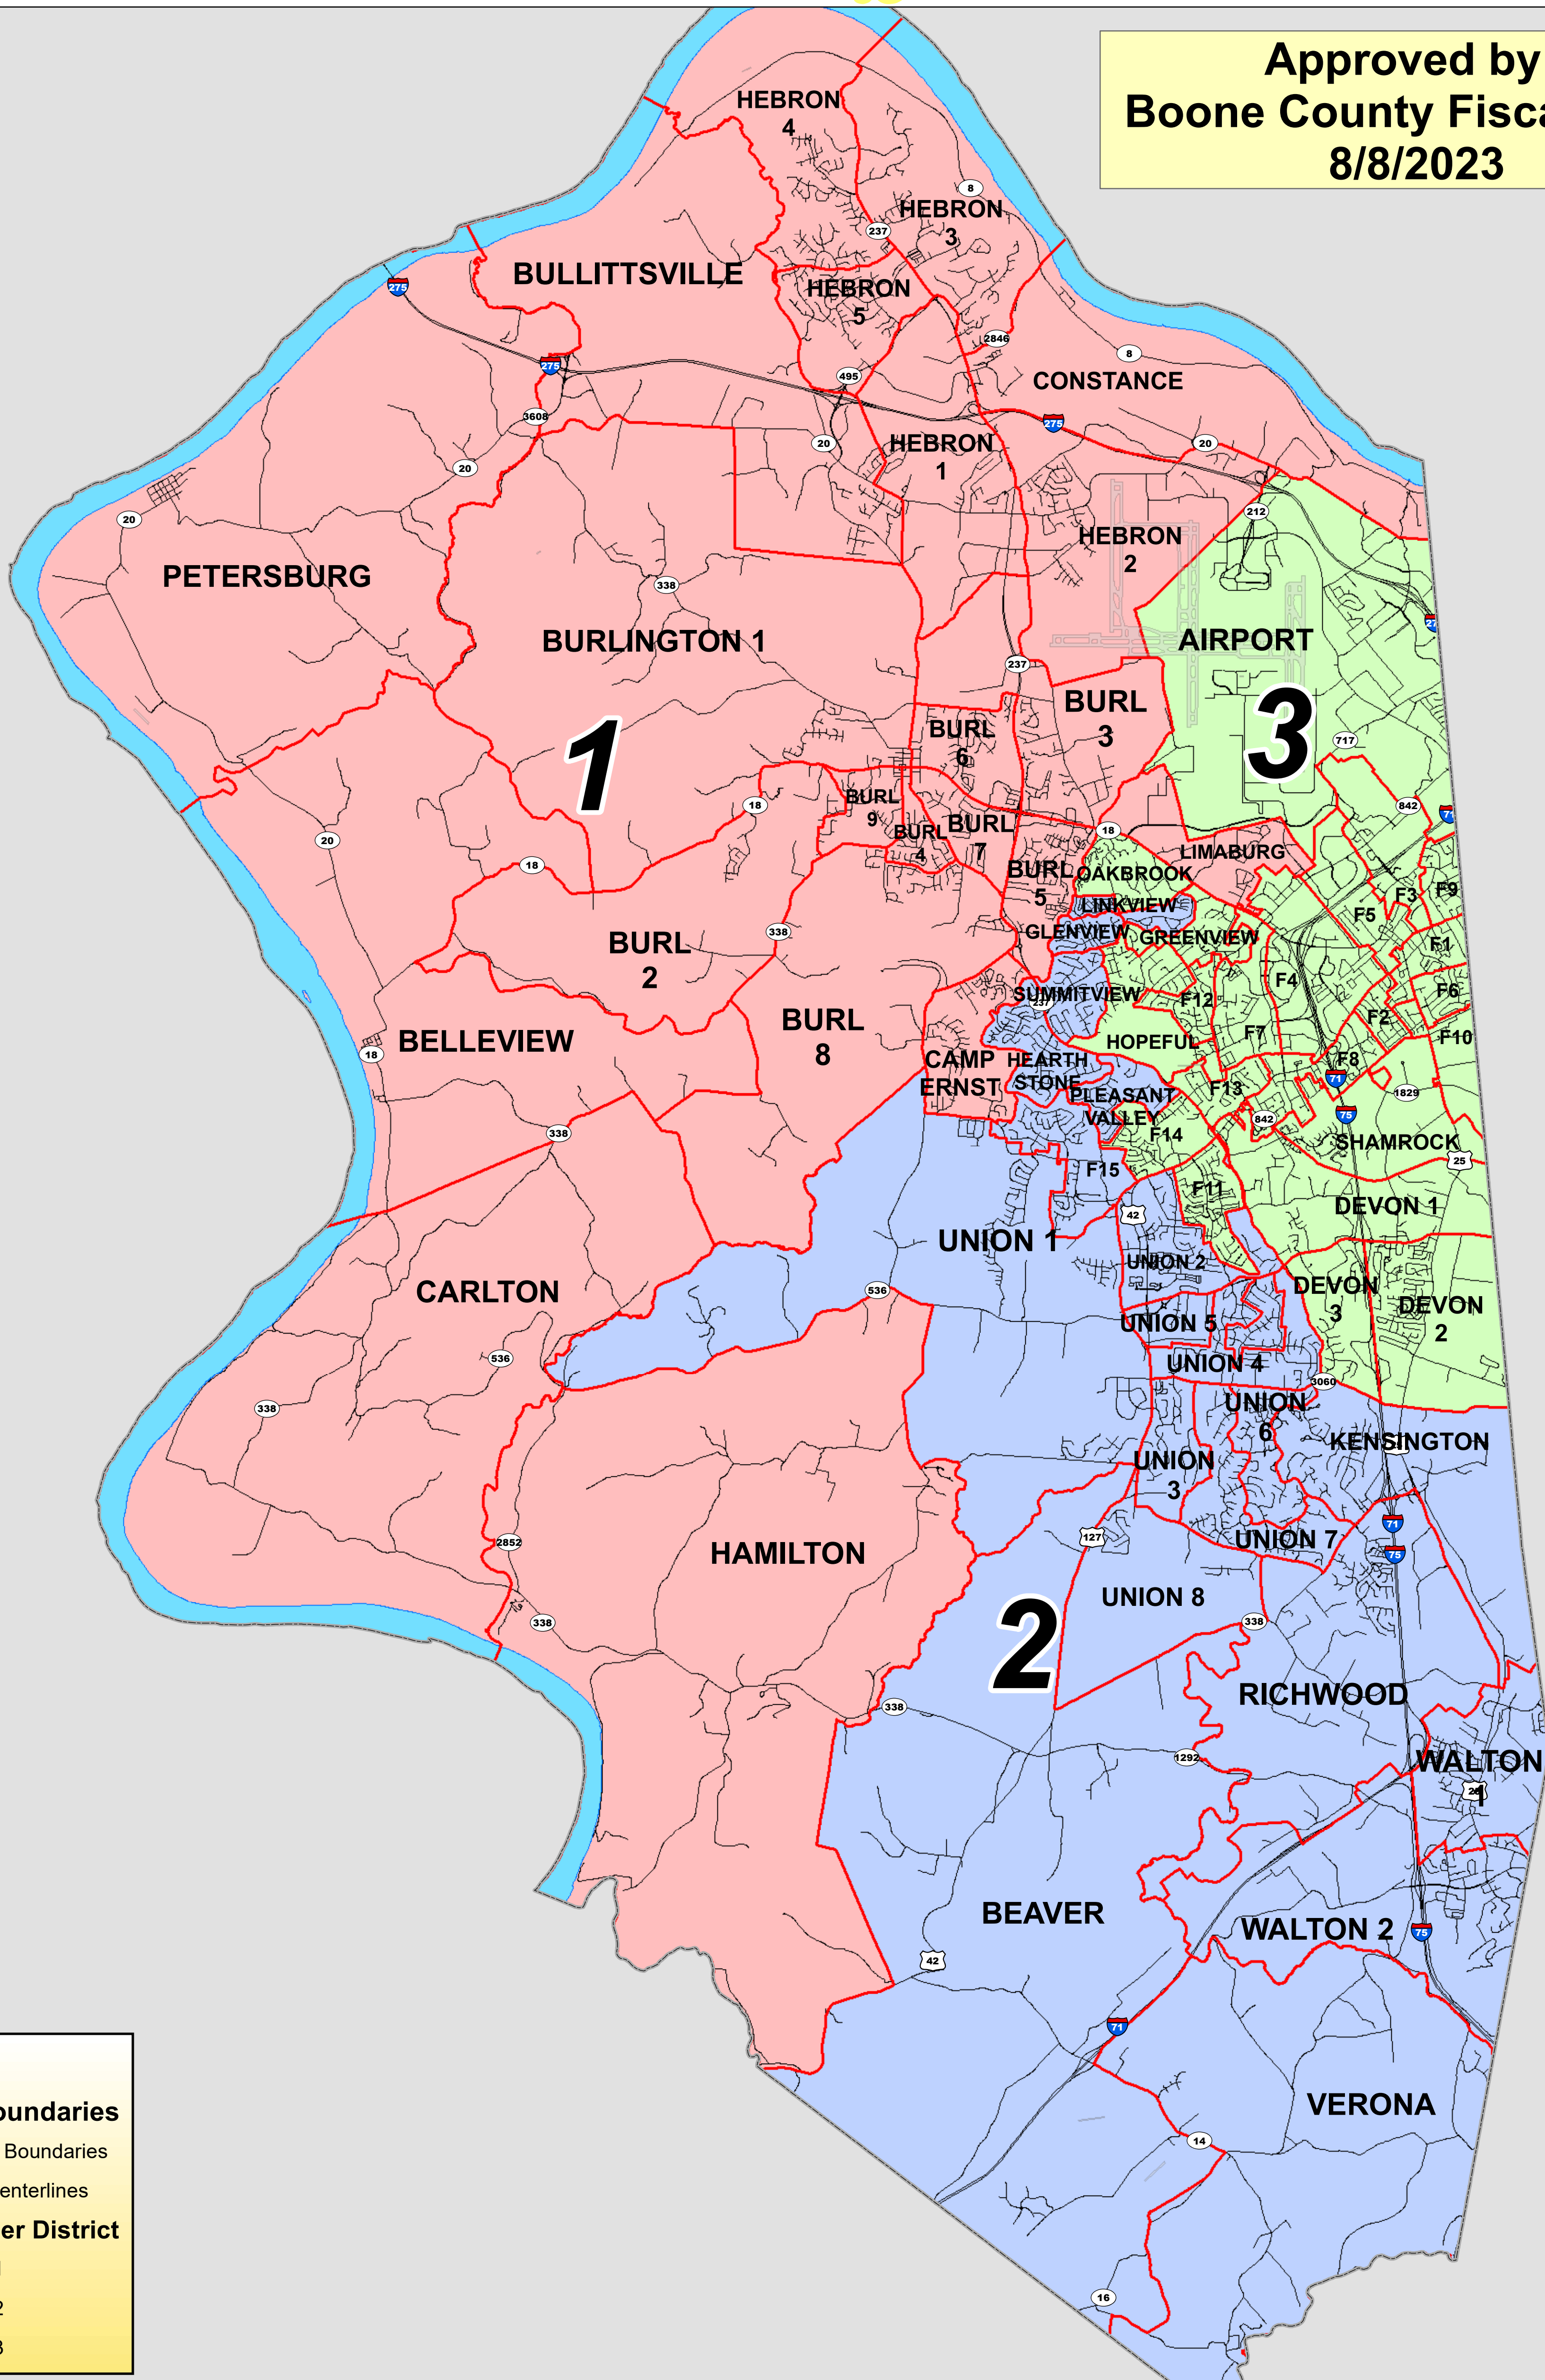

Boone County Commissioner Districts

www.boonecountygis.com

Approved by:
Boone County Fiscal Court
8/8/2023

Legend

Precinct Boundaries

- Precinct Boundaries
- Street Centerlines

Commssioner District

- District 1
- District 2
- District 3

Copyright 2023 Boone County GIS. Reproduction by any means without the express permission of the Boone County Planning Commission is prohibited.

Data used to create this map were compiled from sources that comply with National Map Accuracy Standards. Boone County GIS extends no warranty with respect to the accuracy or content of the information provided by this map. This map should be used for general planning purposes only.

Boone County GIS - Putting Northern Kentucky on the Map

Map Created: 7/26/2023

State Plane Kentucky North NAD 1983
ArcMap Document: *.mxd