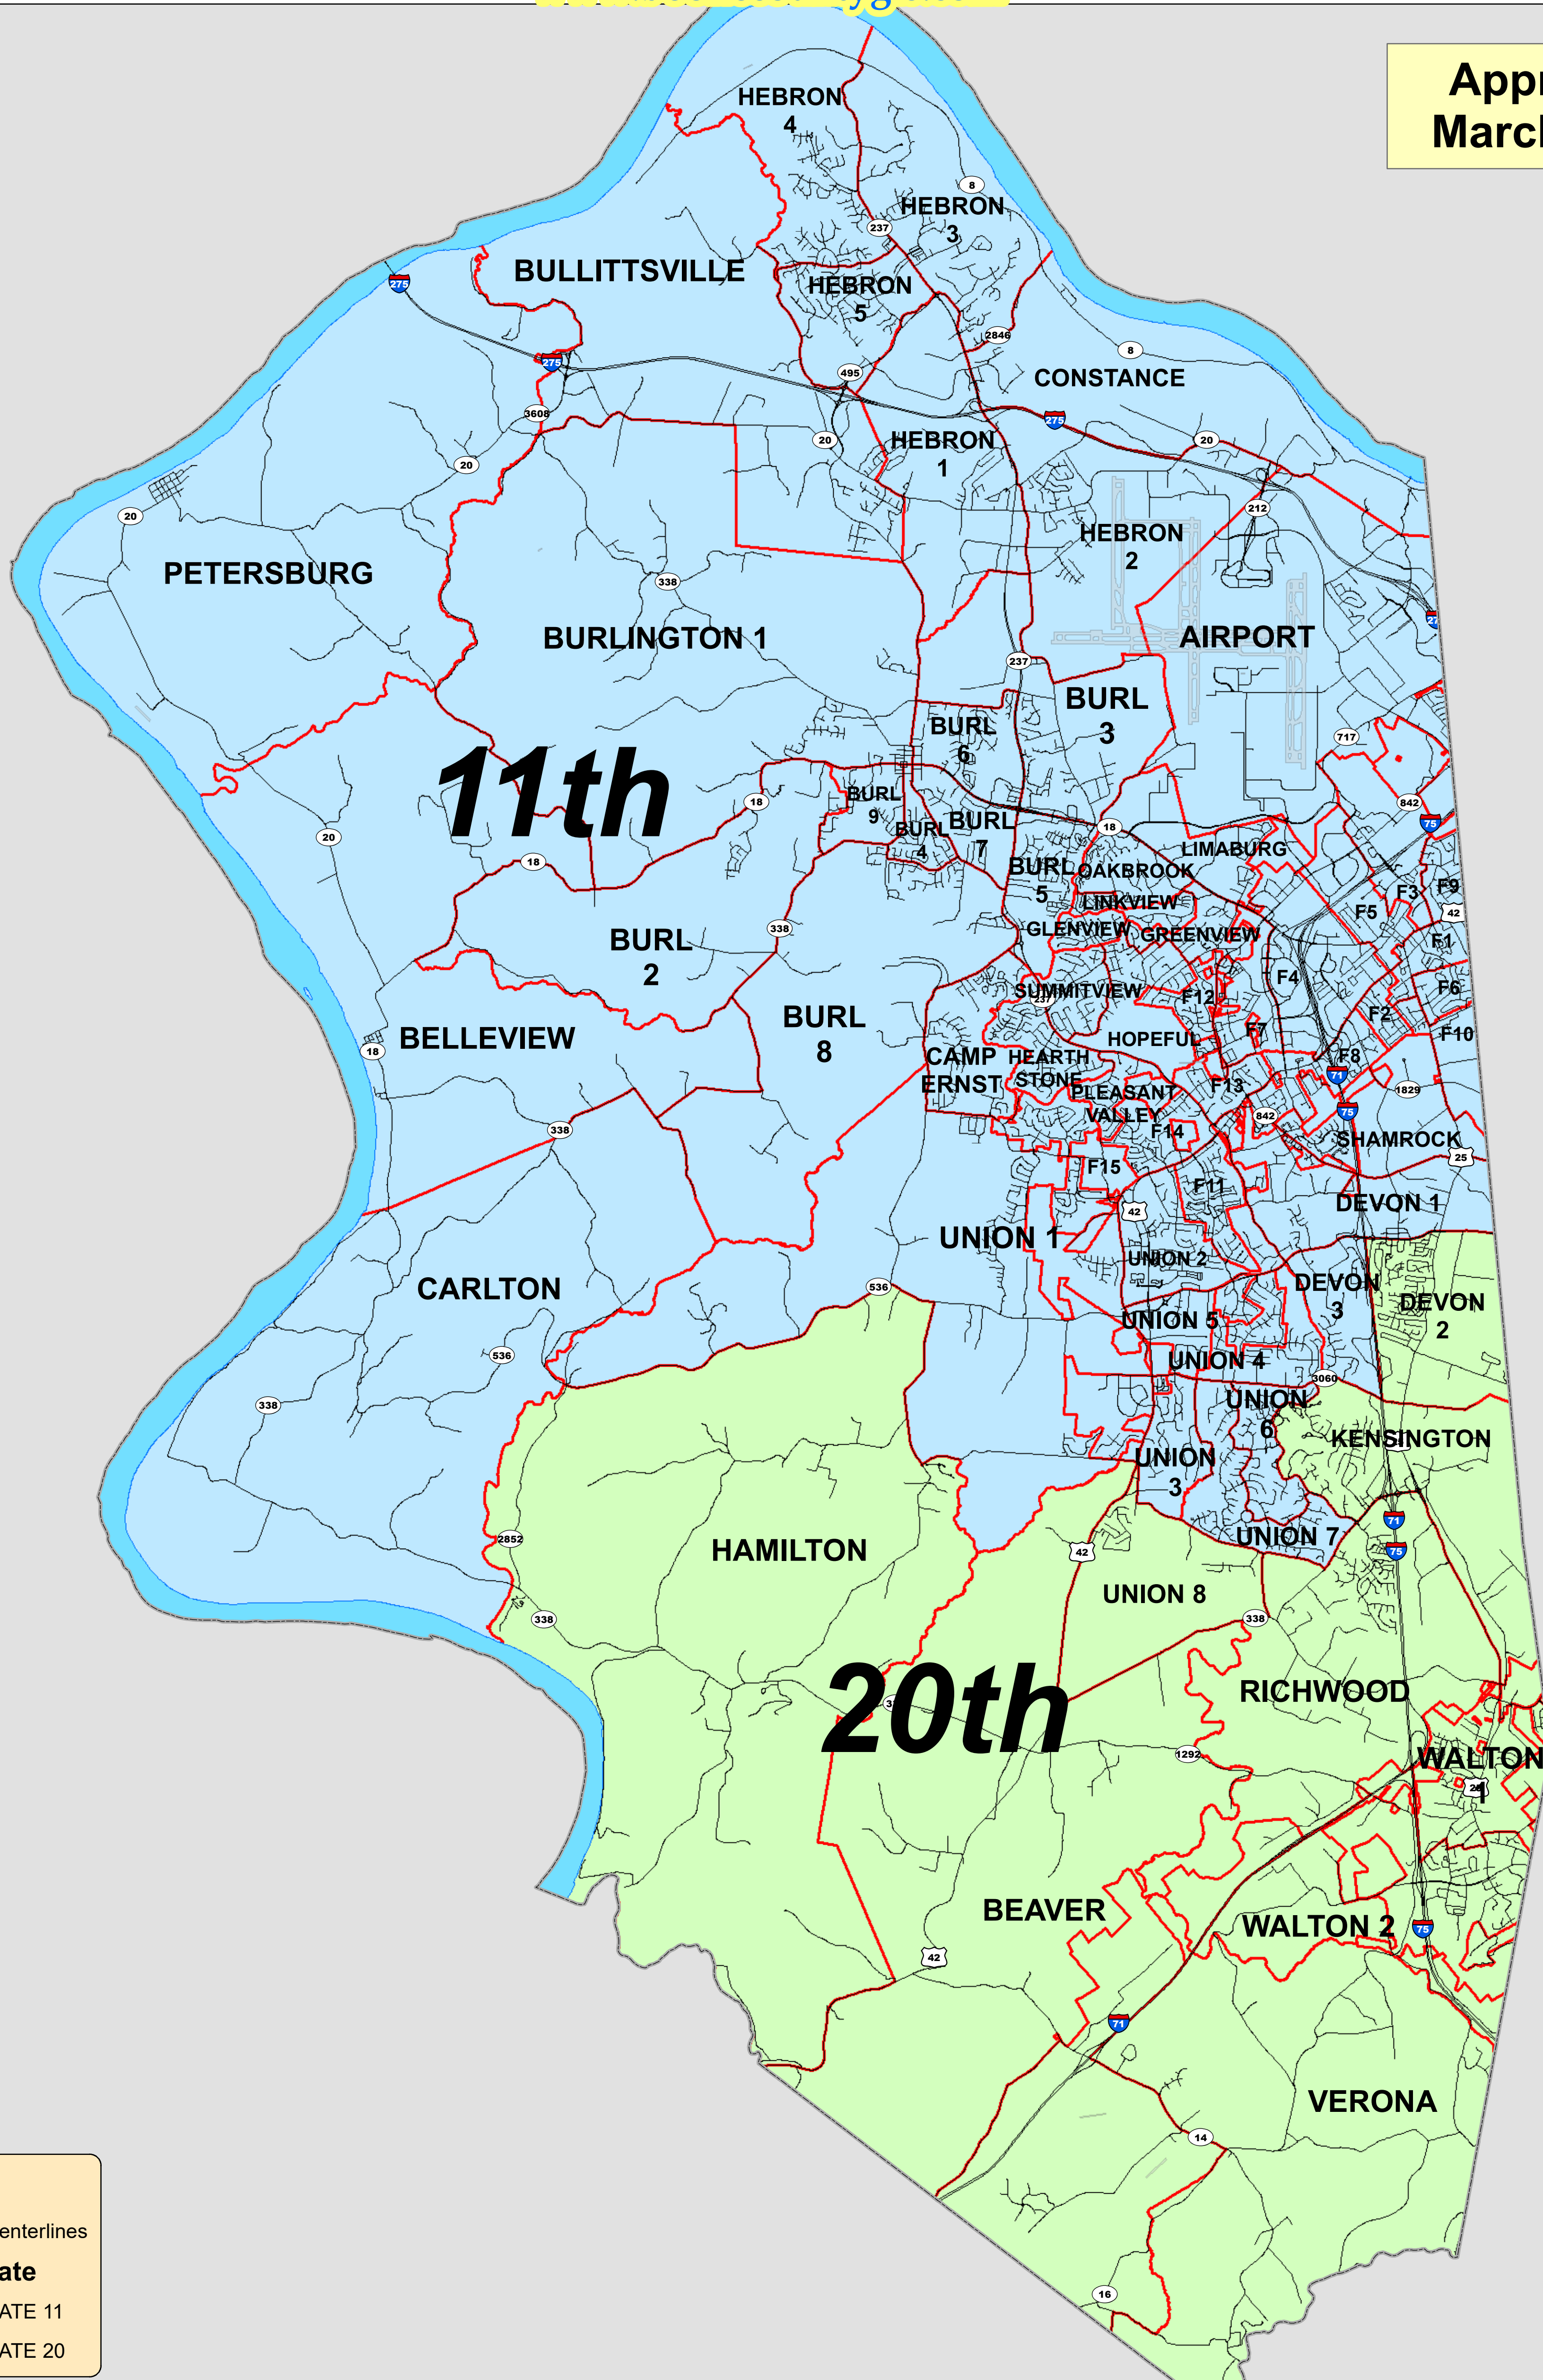

Boone County State Senatorial Districts

www.boonecountygis.com

Approved
March 2022

Legend

- Street Centerlines
- Boone Senate**
 - KY SENATE 11
 - KY SENATE 20

Copyright 2024 | Boone County GIS. Reproduction by any means without the express permission of the Boone County Planning Commission is prohibited.

Data used to create this map were compiled from sources that comply with National Map Accuracy Standards. Boone County GIS extends no warranty with respect to the accuracy or content of the information provided by this map. This map should be used for general planning purposes only.

Boone County GIS - Putting Northern Kentucky on the Map

Map Created: 01/05/2024

State Plane Kentucky North NAD 1983