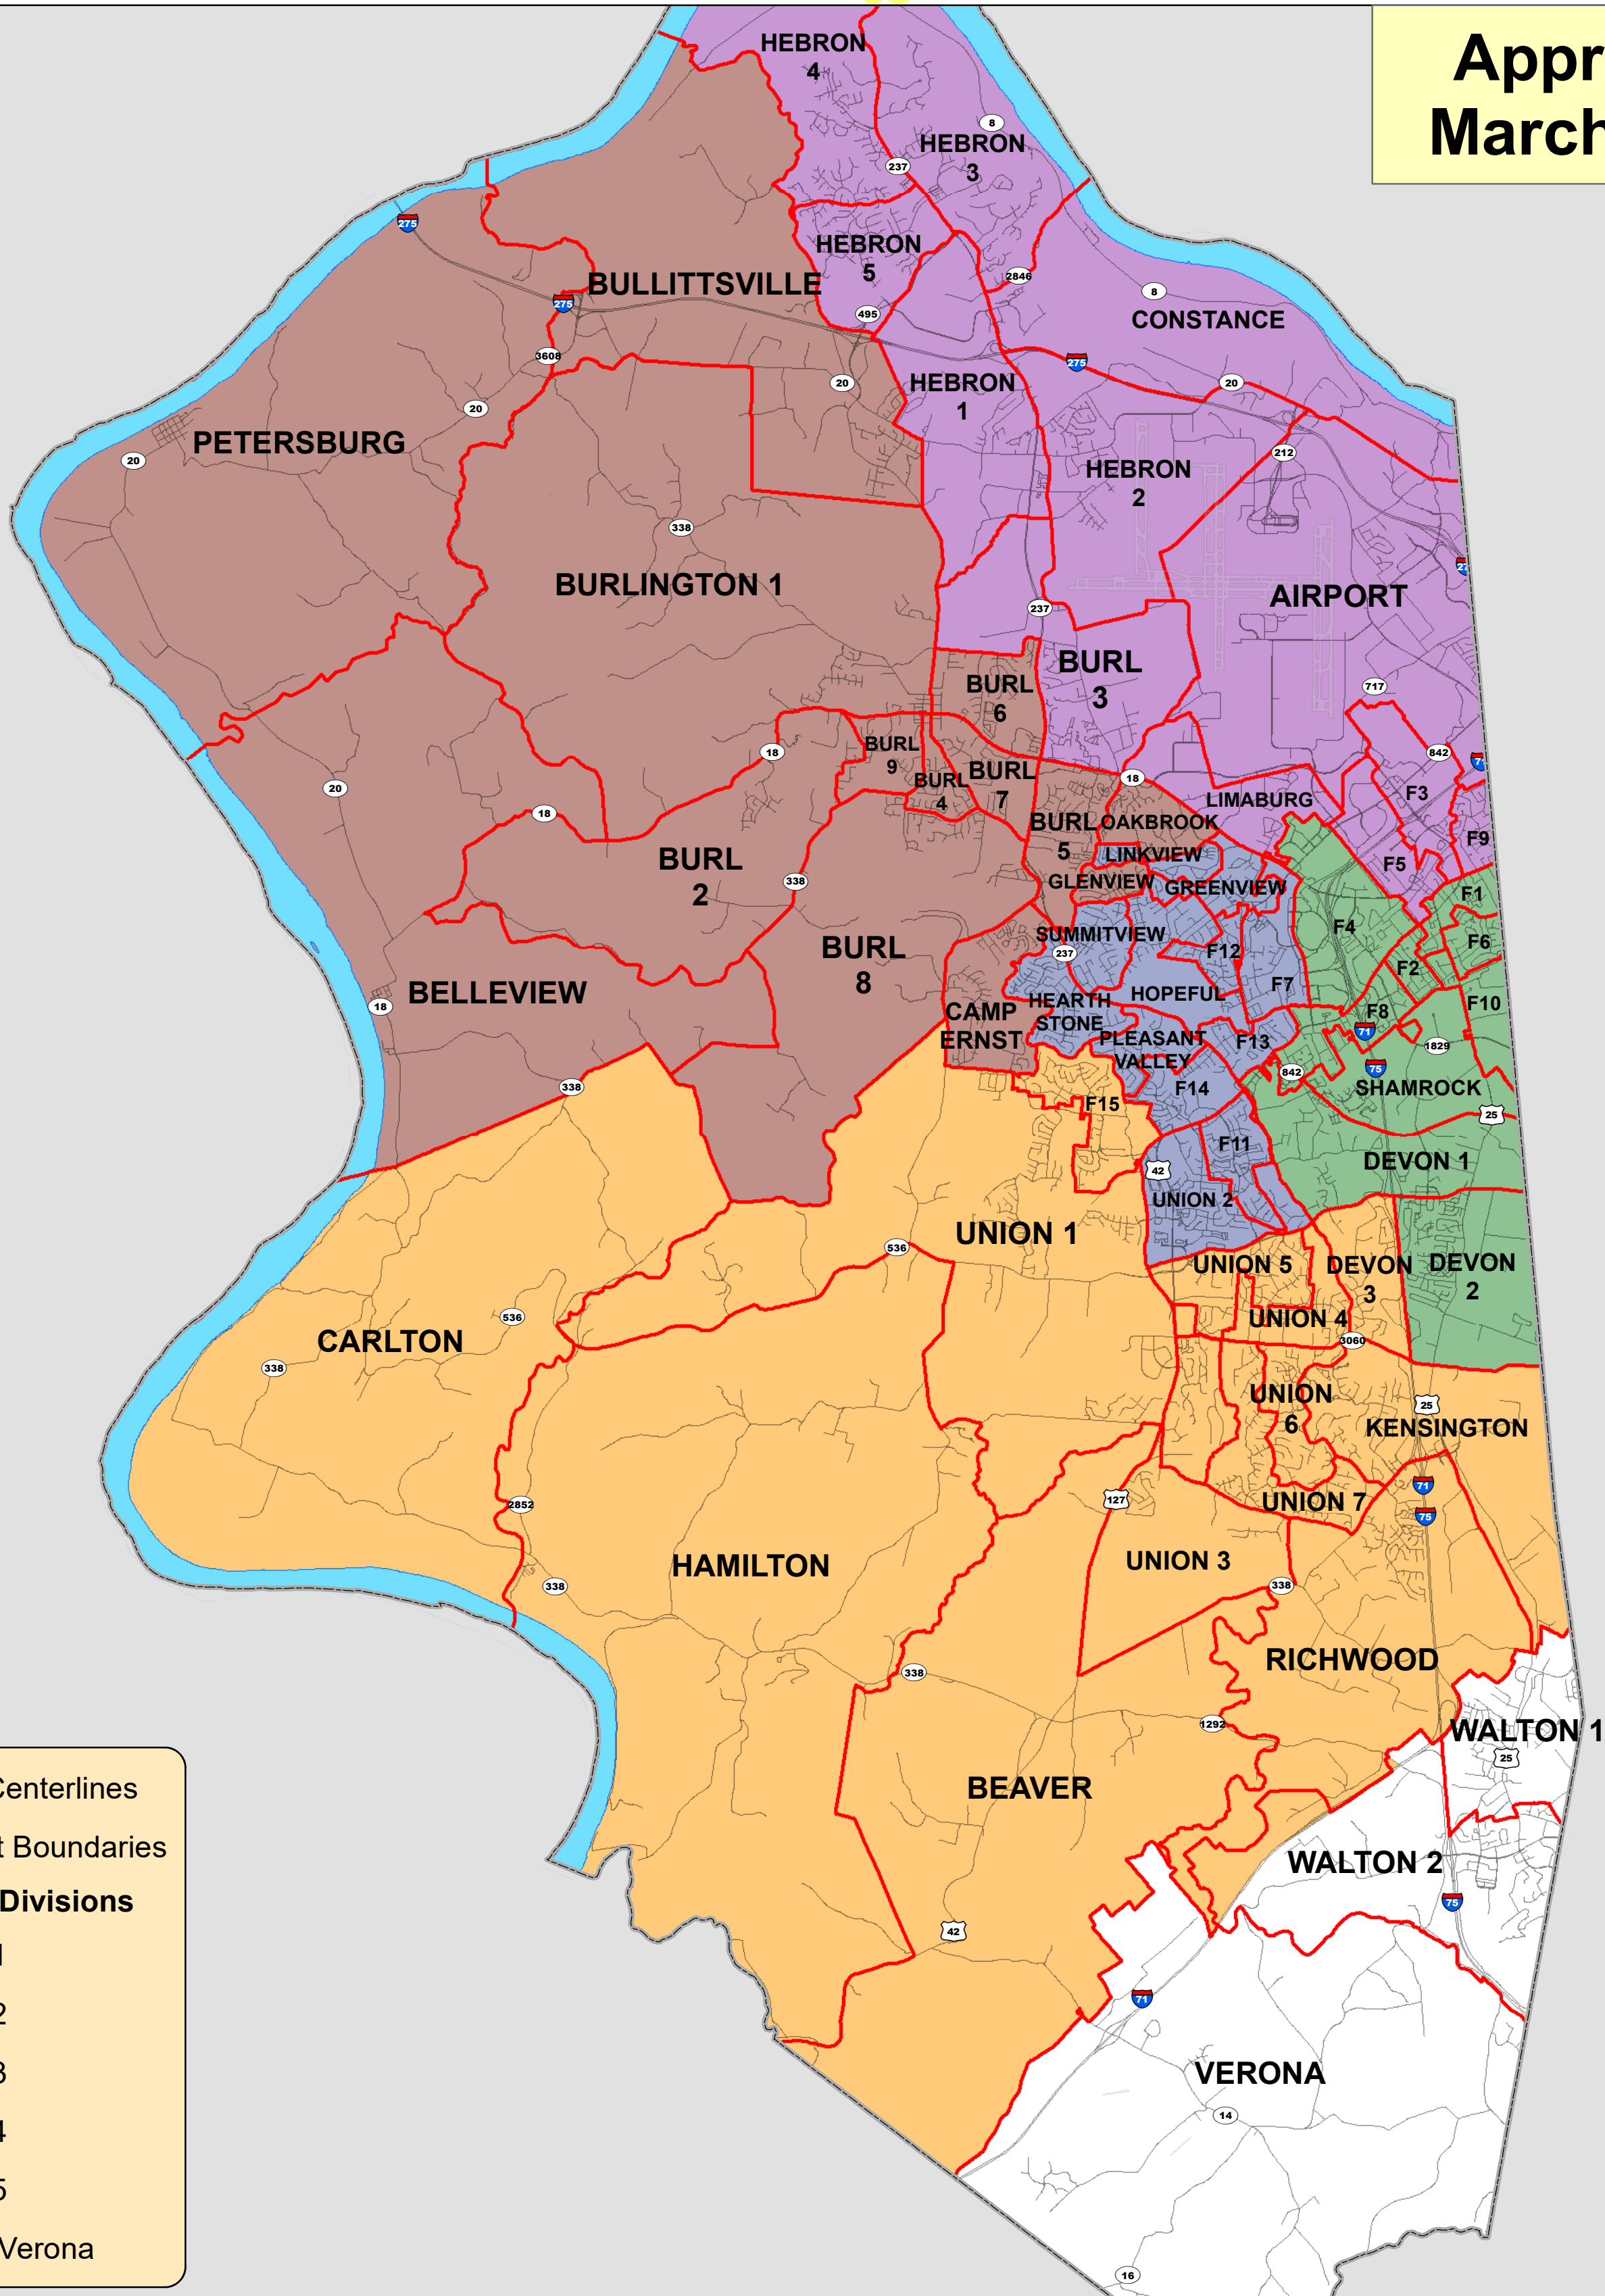

Boone County School Board Divisions

www.boonecountygis.com

Approved
March 2023

— Street Centerlines

▭ Precinct Boundaries

School Board Divisions

- ▭ Boone 1
- ▭ Boone 2
- ▭ Boone 3
- ▭ Boone 4
- ▭ Boone 5
- ▭ Walton-Verona

Copyright 2025 | Boone County GIS. Reproduction by any means without the express permission of the Boone County Planning Commission is prohibited.

Data used to create this map were compiled from sources that comply with National Map Accuracy Standards. Boone County GIS extends no warranty with respect to the accuracy or content of the information provided by this map. This map should be used for general planning purposes only.

Boone County GIS - Putting Northern Kentucky on the Map

Map Created: 09/29/25

State Plane Kentucky North NAD 1983