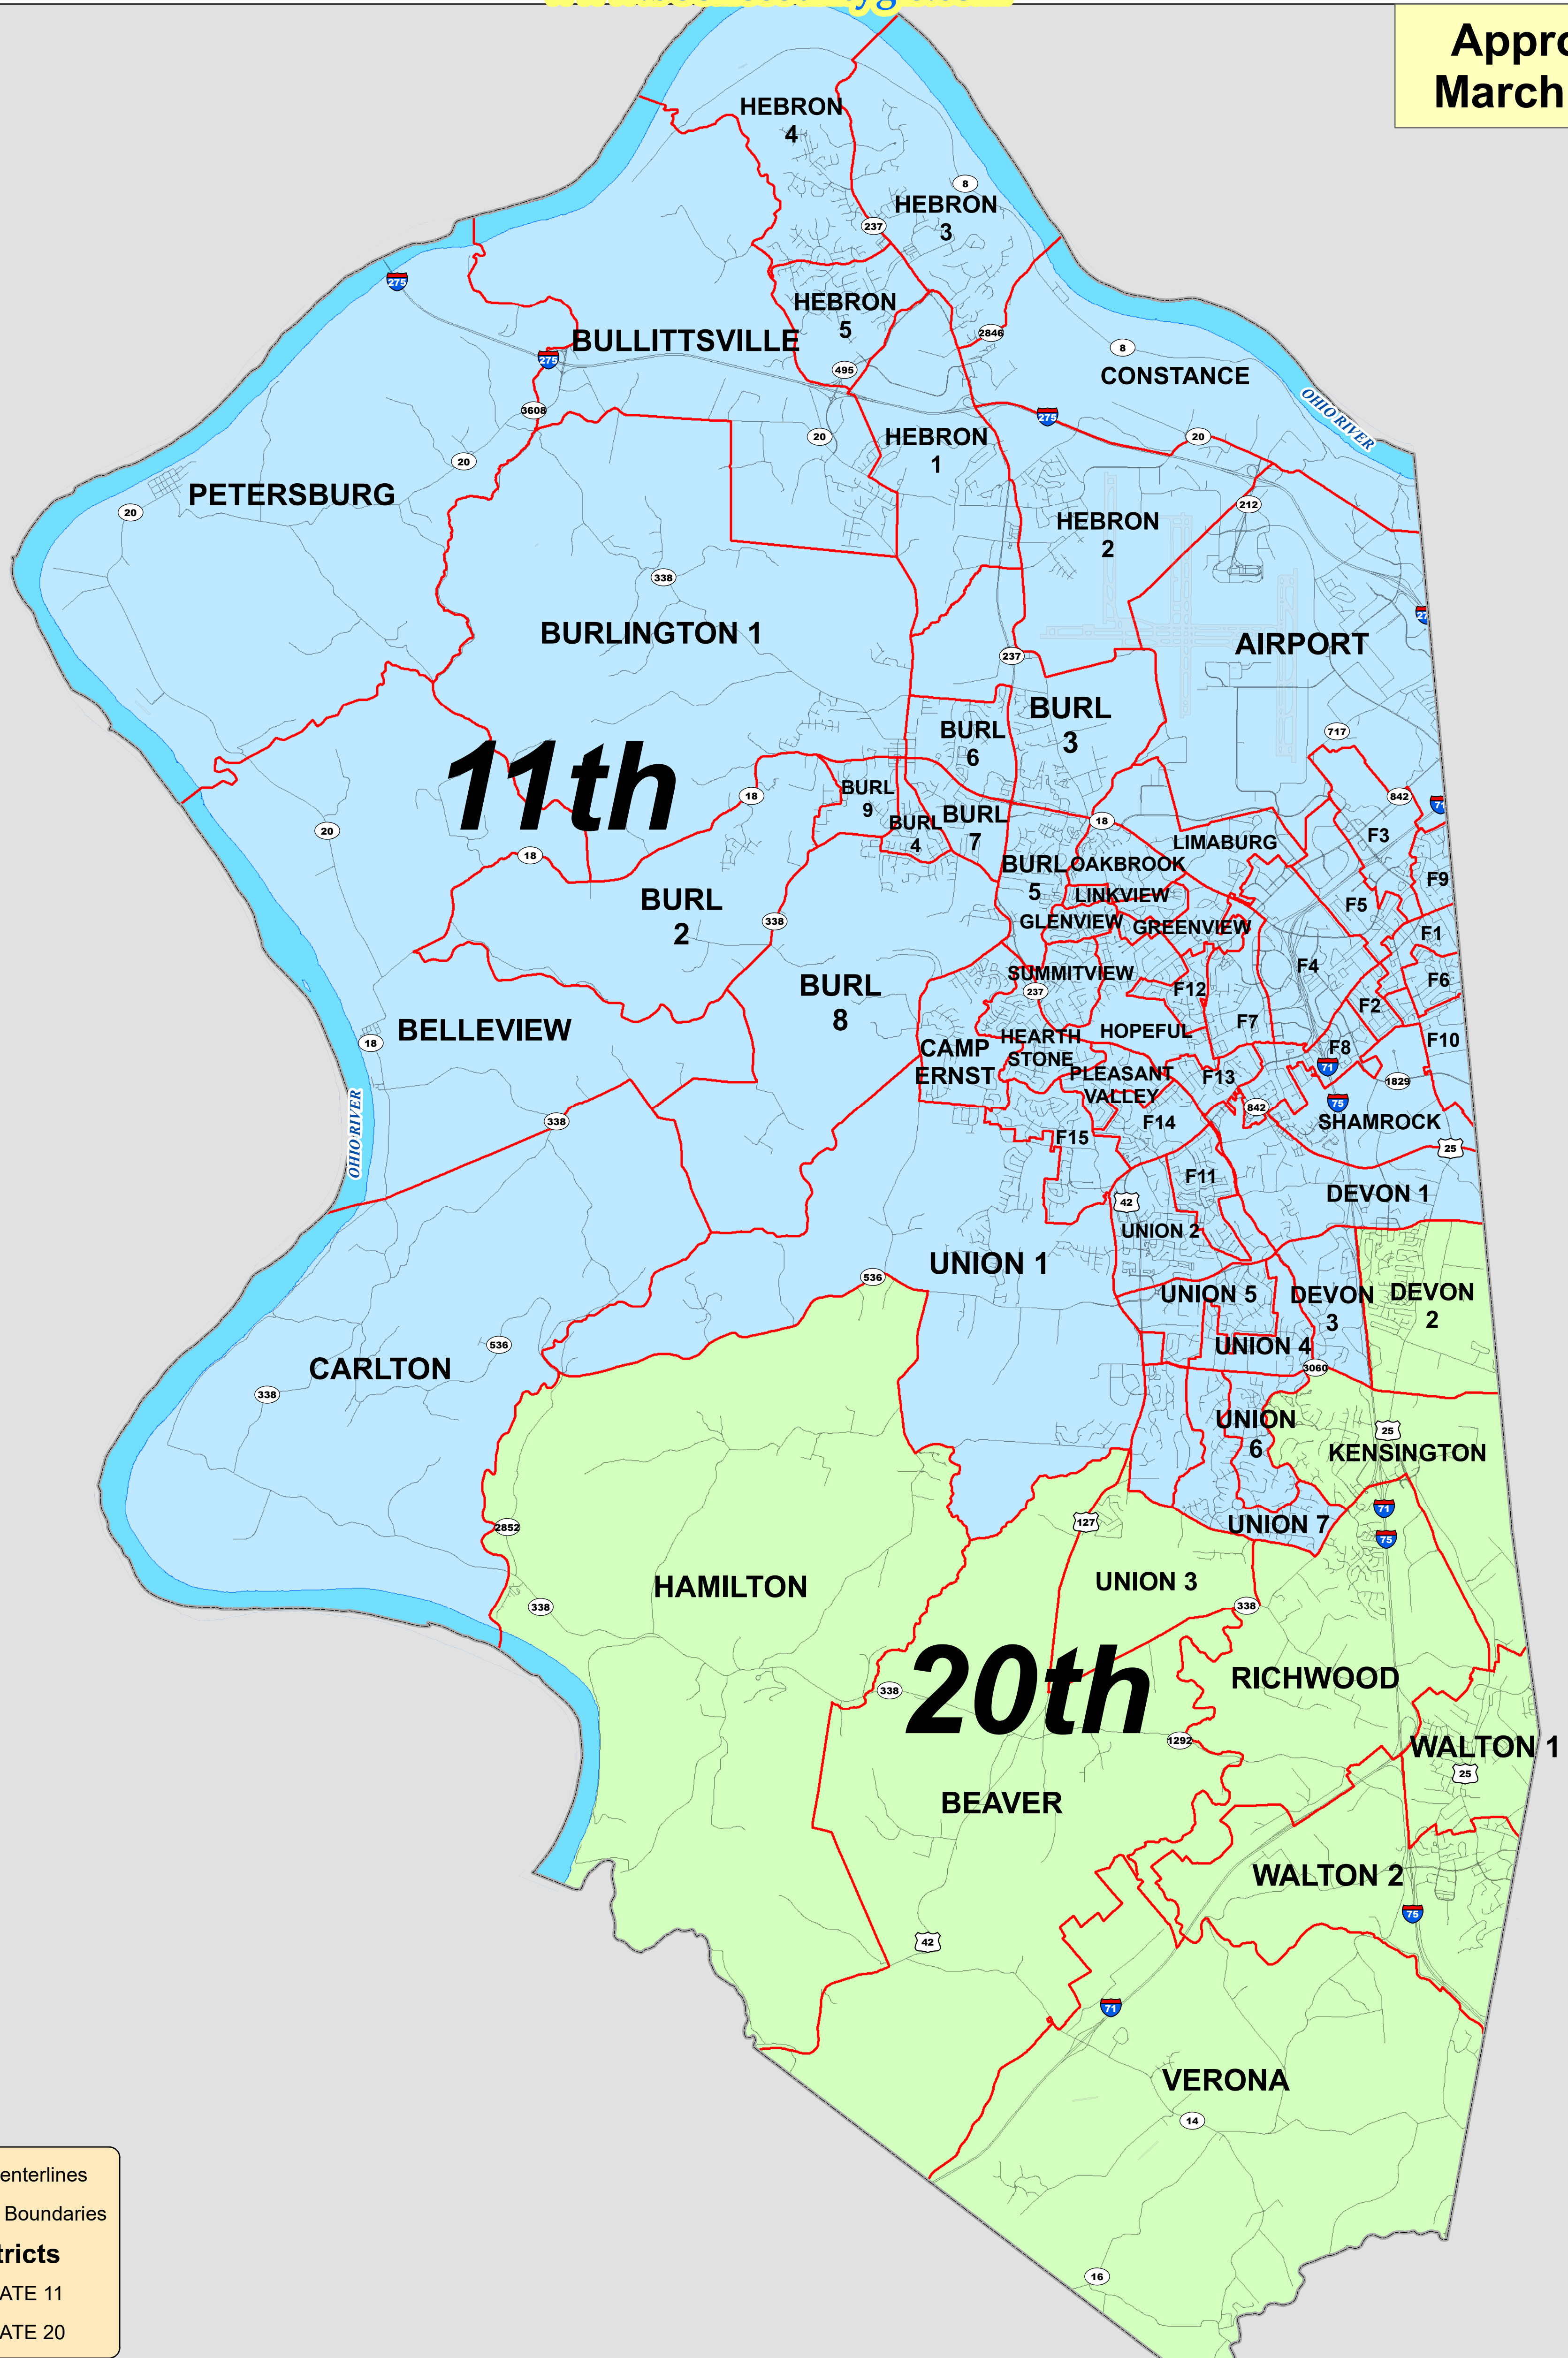

# Boone County State Senatorial Districts

[www.boonecountygis.com](http://www.boonecountygis.com)

Approved  
March 2022

— Street Centerlines  
 — Precinct Boundaries  
**Senate Districts**  
 ■ KY SENATE 11  
 ■ KY SENATE 20

Copyright 2025 | Boone County GIS. Reproduction by any means without the express permission of the Boone County Planning Commission is prohibited.

Data used to create this map were compiled from sources that comply with National Map Accuracy Standards. Boone County GIS extends no warranty with respect to the accuracy or content of the information provided by this map. This map should be used for general planning purposes only.

**Boone County GIS - Putting Northern Kentucky on the Map**

Map Created: 09/29/25

State Plane Kentucky North NAD 1983