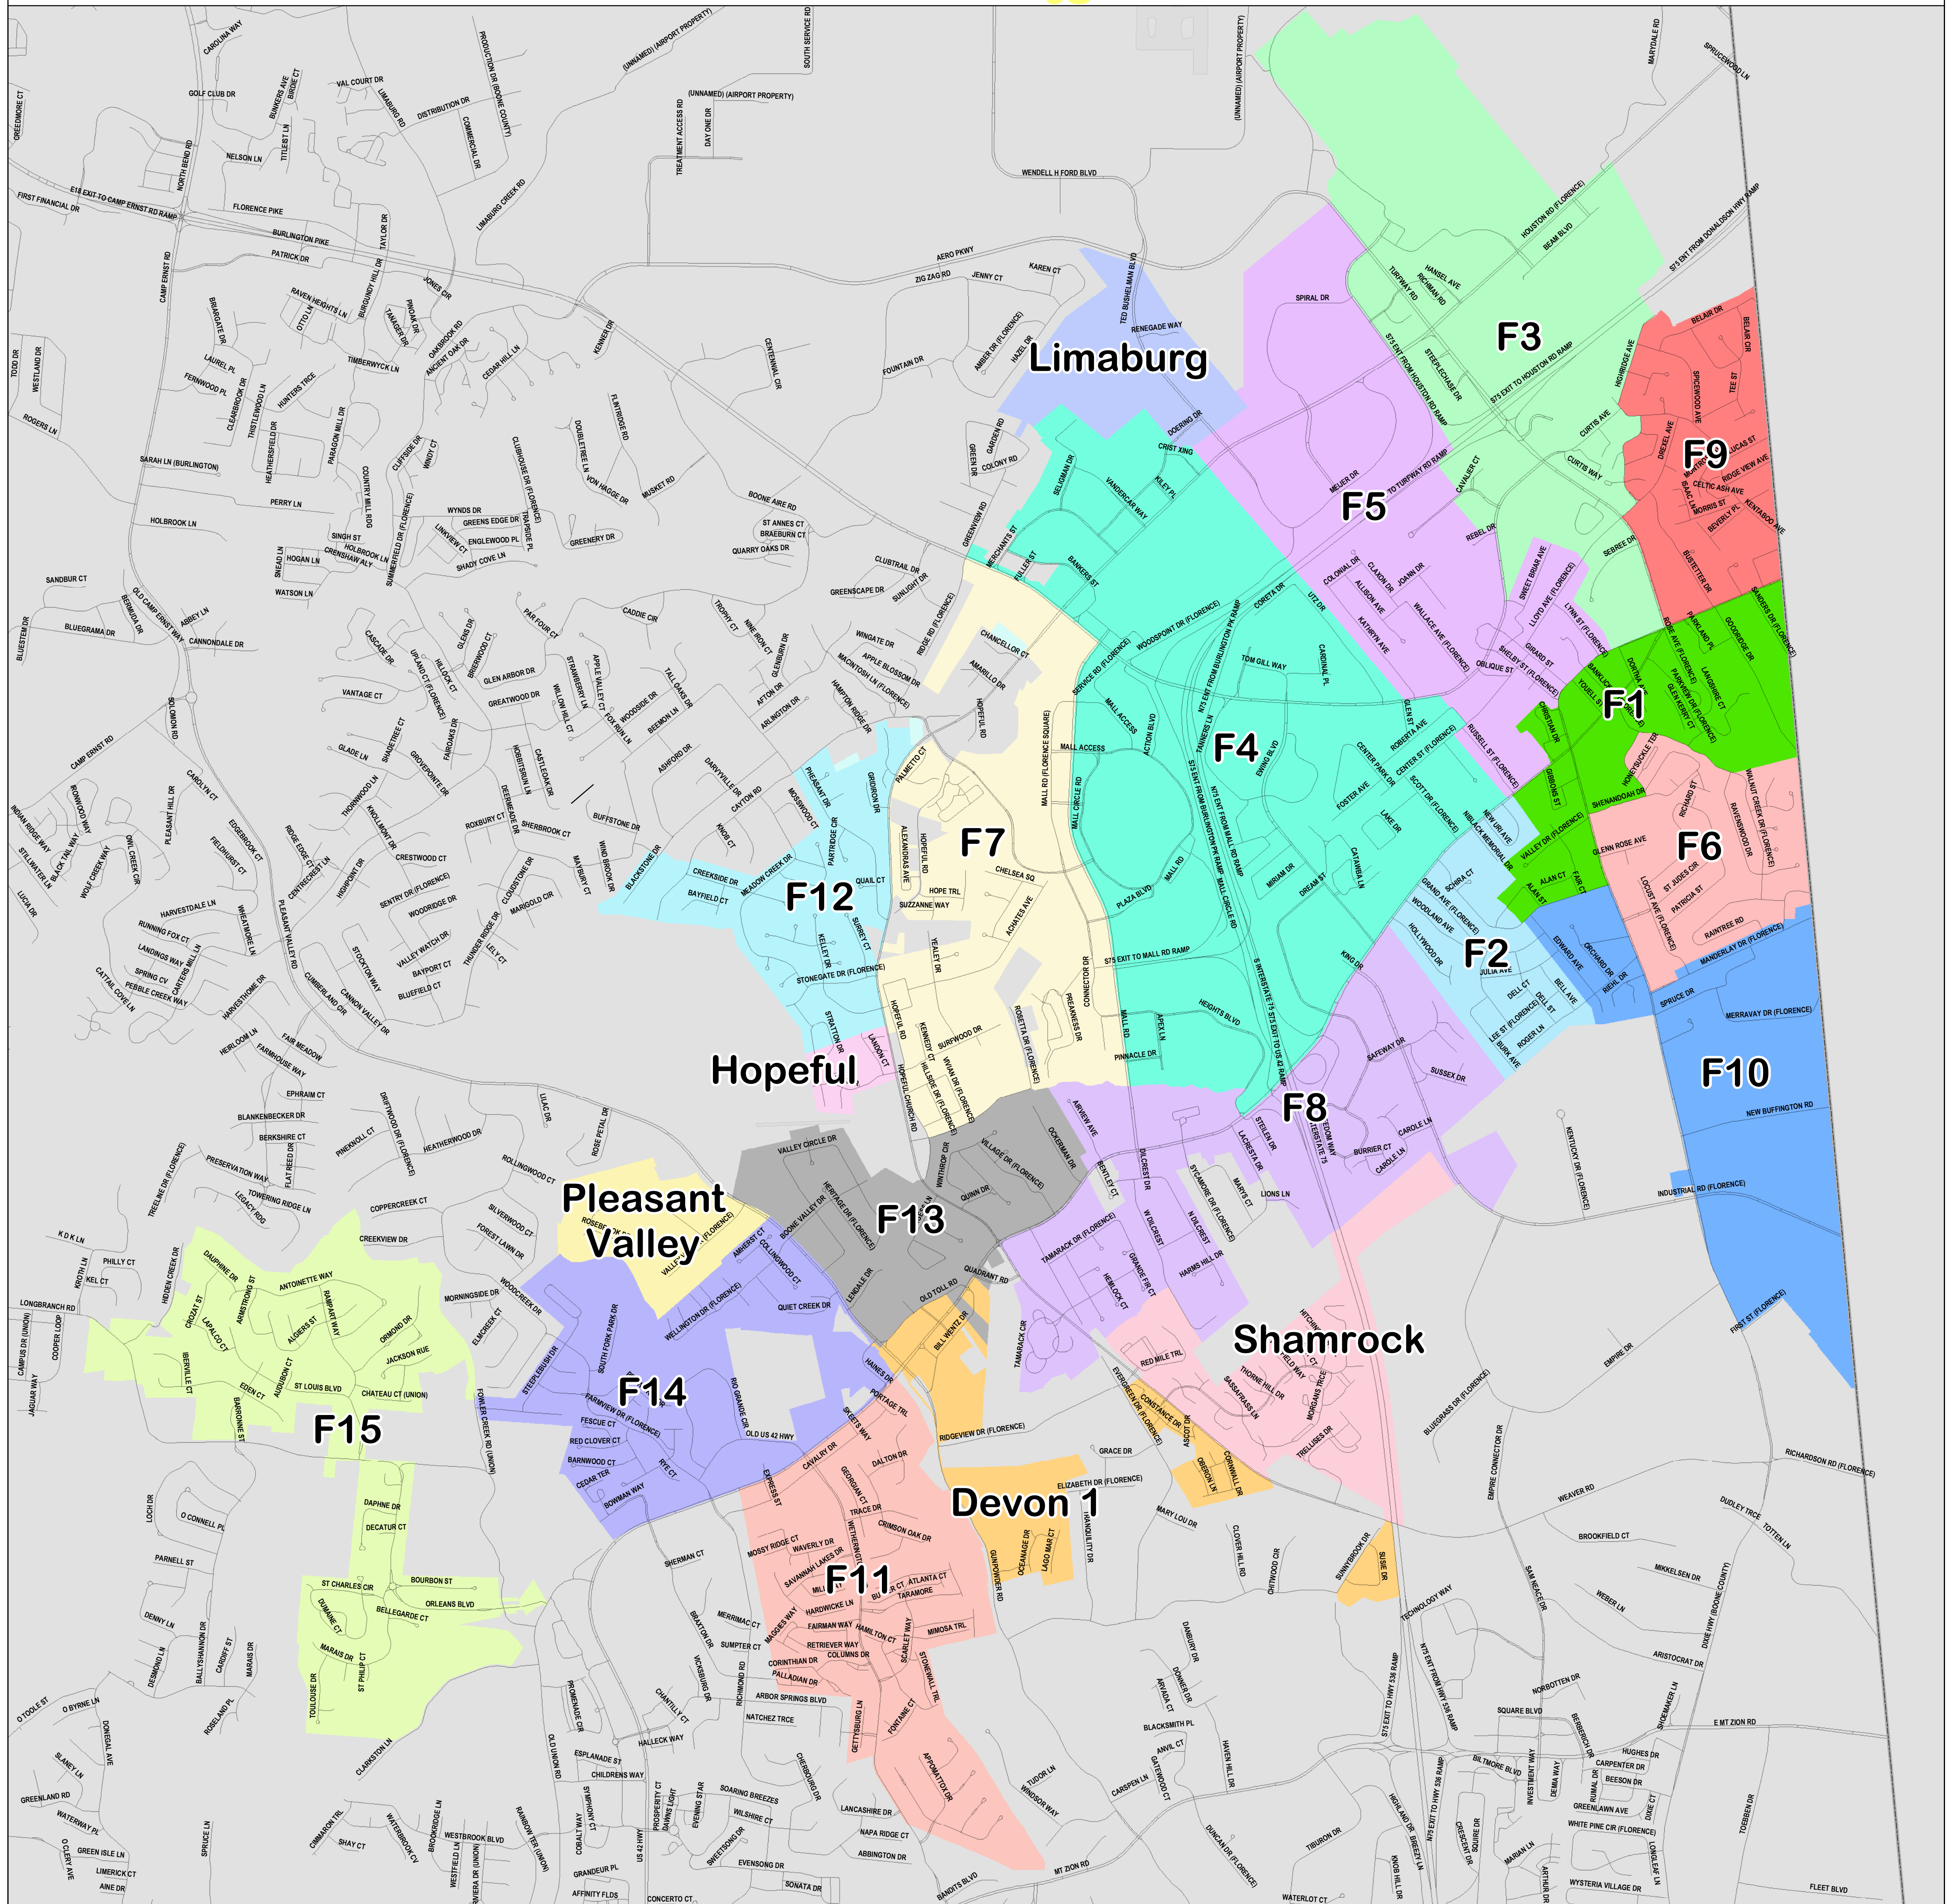

# City of Florence Voting Precincts

[www.boonecountygis.com](http://www.boonecountygis.com)

Copyright 2025 | Boone County GIS. Reproduction by any means without the express permission of the Boone County Planning Commission is prohibited.

Data used to create this map were compiled from sources that comply with National Map Accuracy Standards. Boone County GIS extends no warranty with respect to the accuracy or content of the information provided by this map. This map should be used for general planning purposes only.

**Boone County GIS - Putting Northern Kentucky on the Map**

State Plane Kentucky North NAD 1983